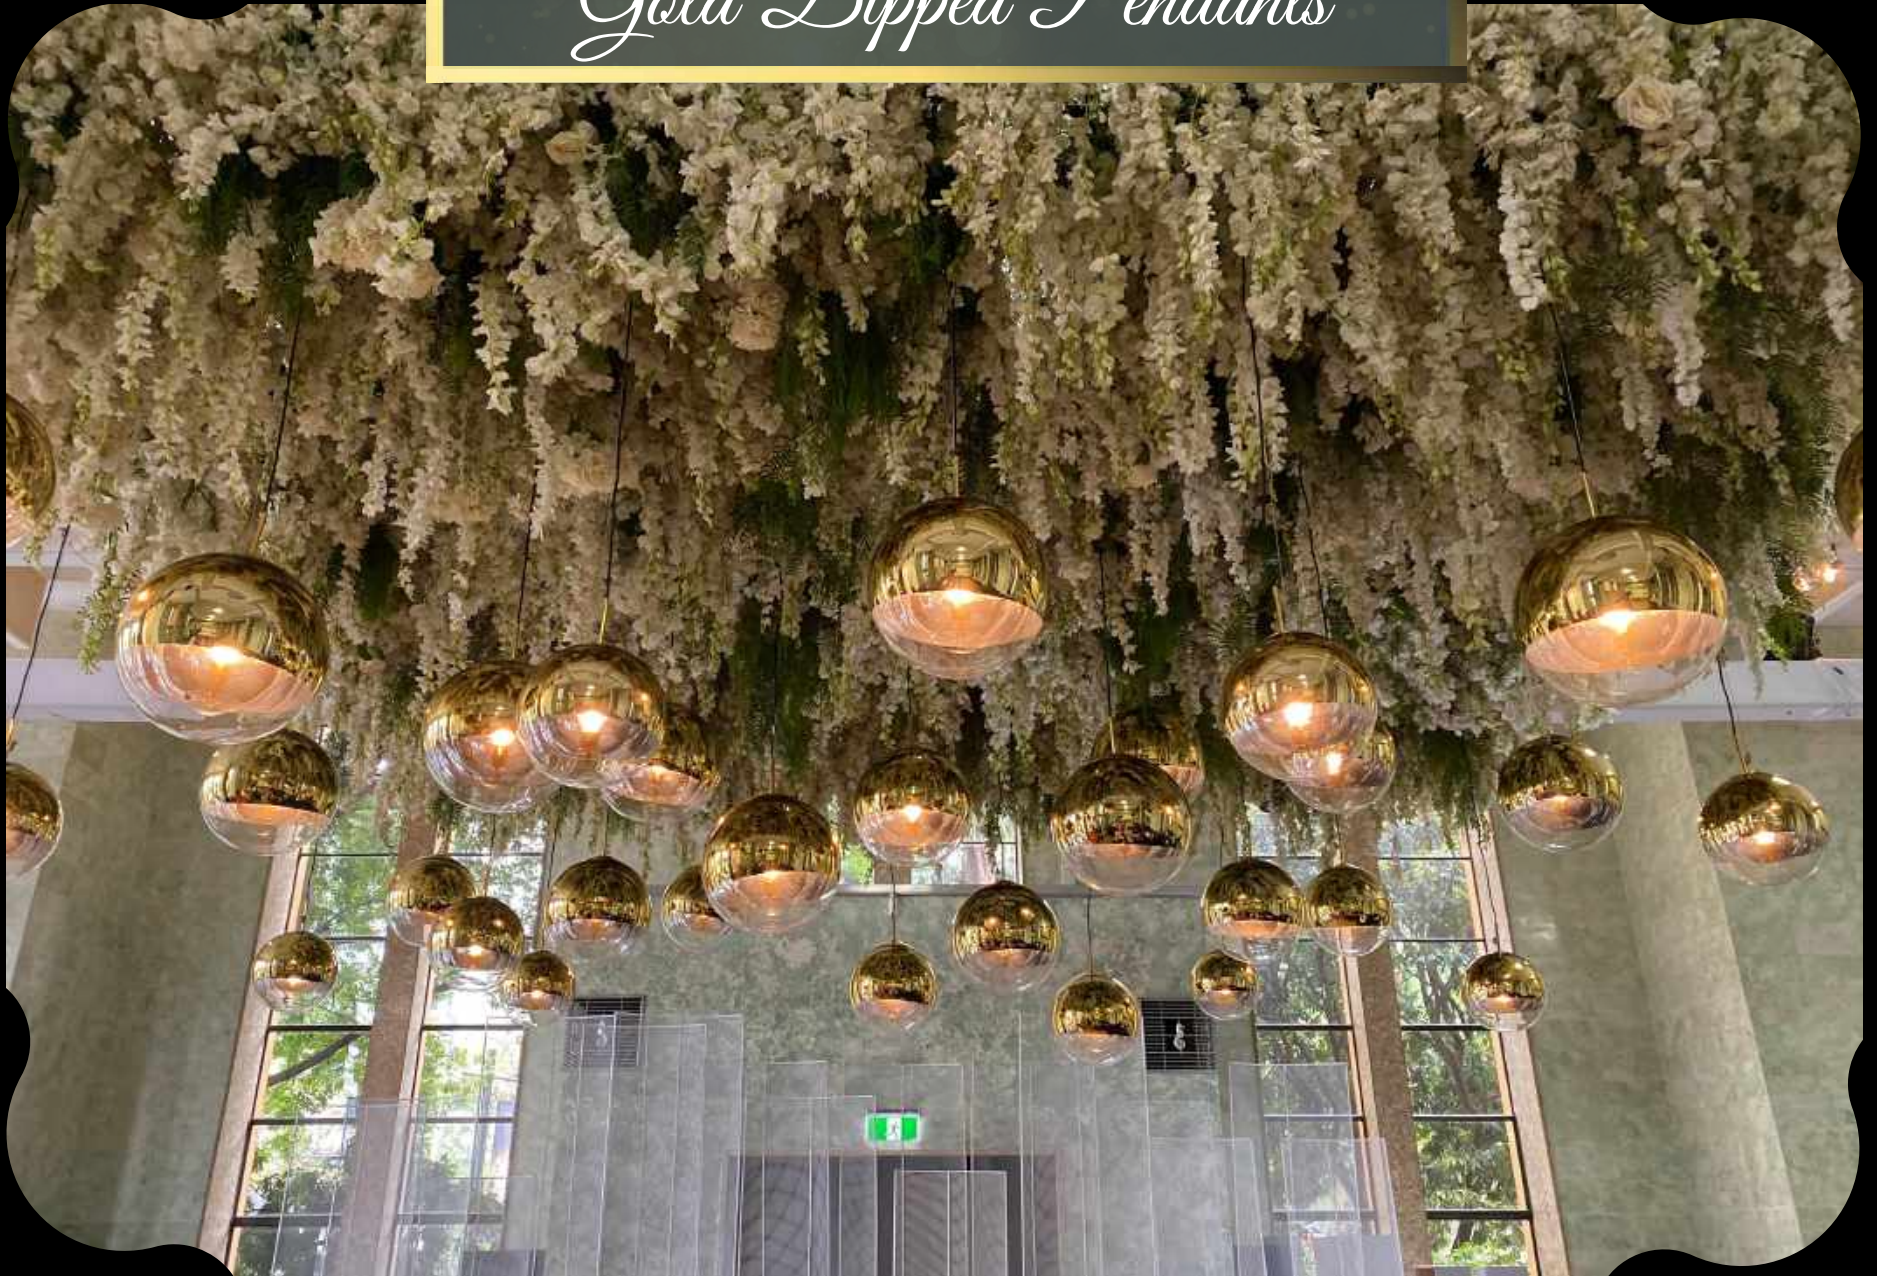

Gold Dipped Pendants