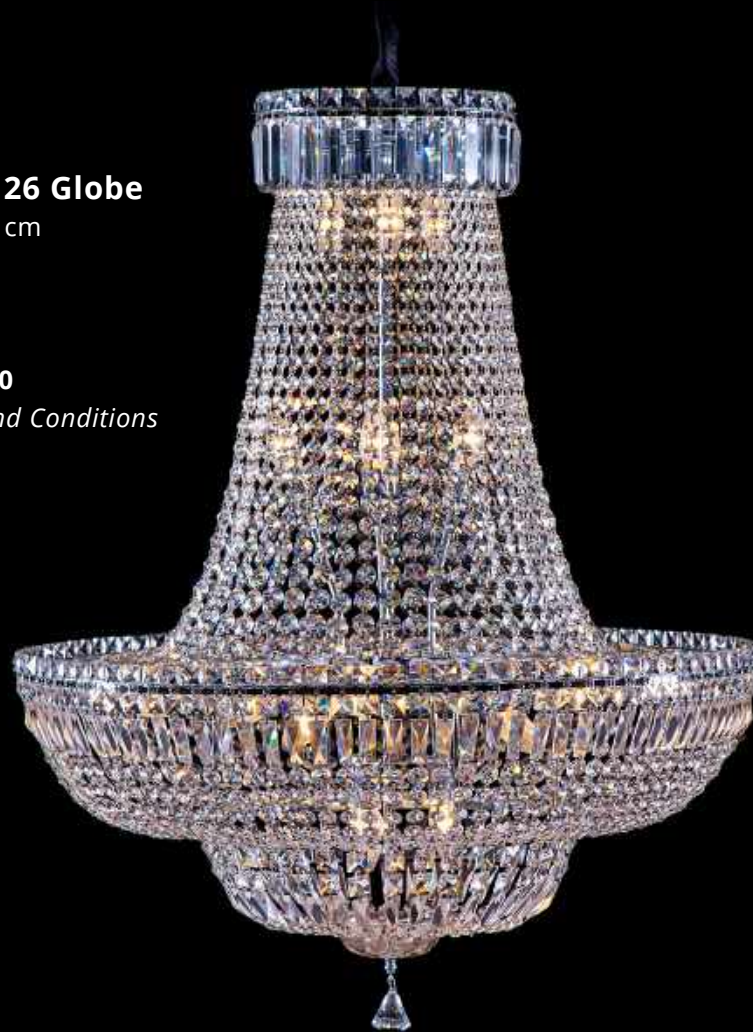

Large Basket - 26 Globe

Size: 150 cm x 100 cm

Weight: 30 kg

Globes: 26

Code: BK26S

Hire Price: \$550.00

Subject to Terms and Conditions

Crystal Basket Chandeliers