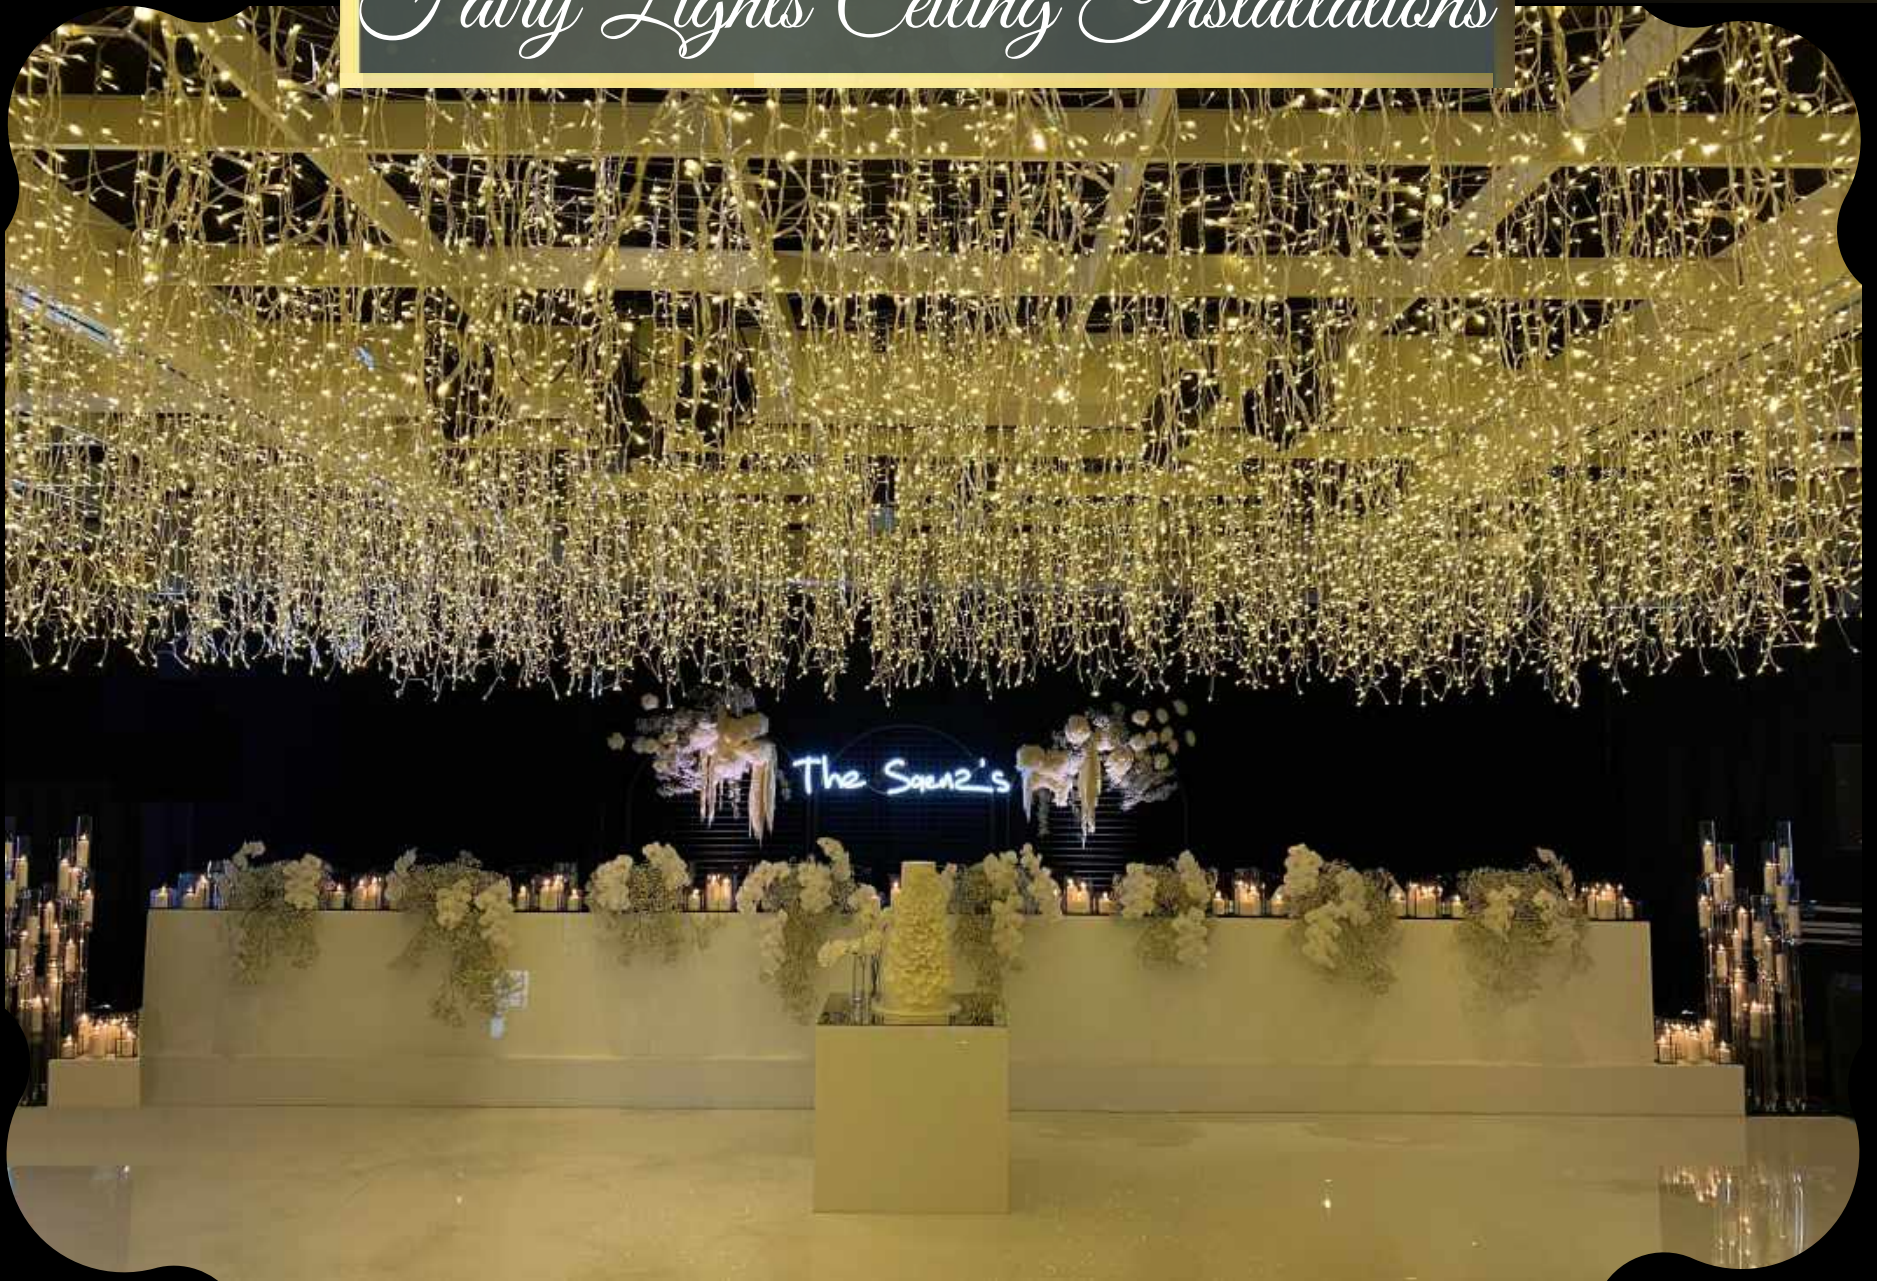

Fairy Lights Ceiling Installations

Enquire with us today for your custom design!