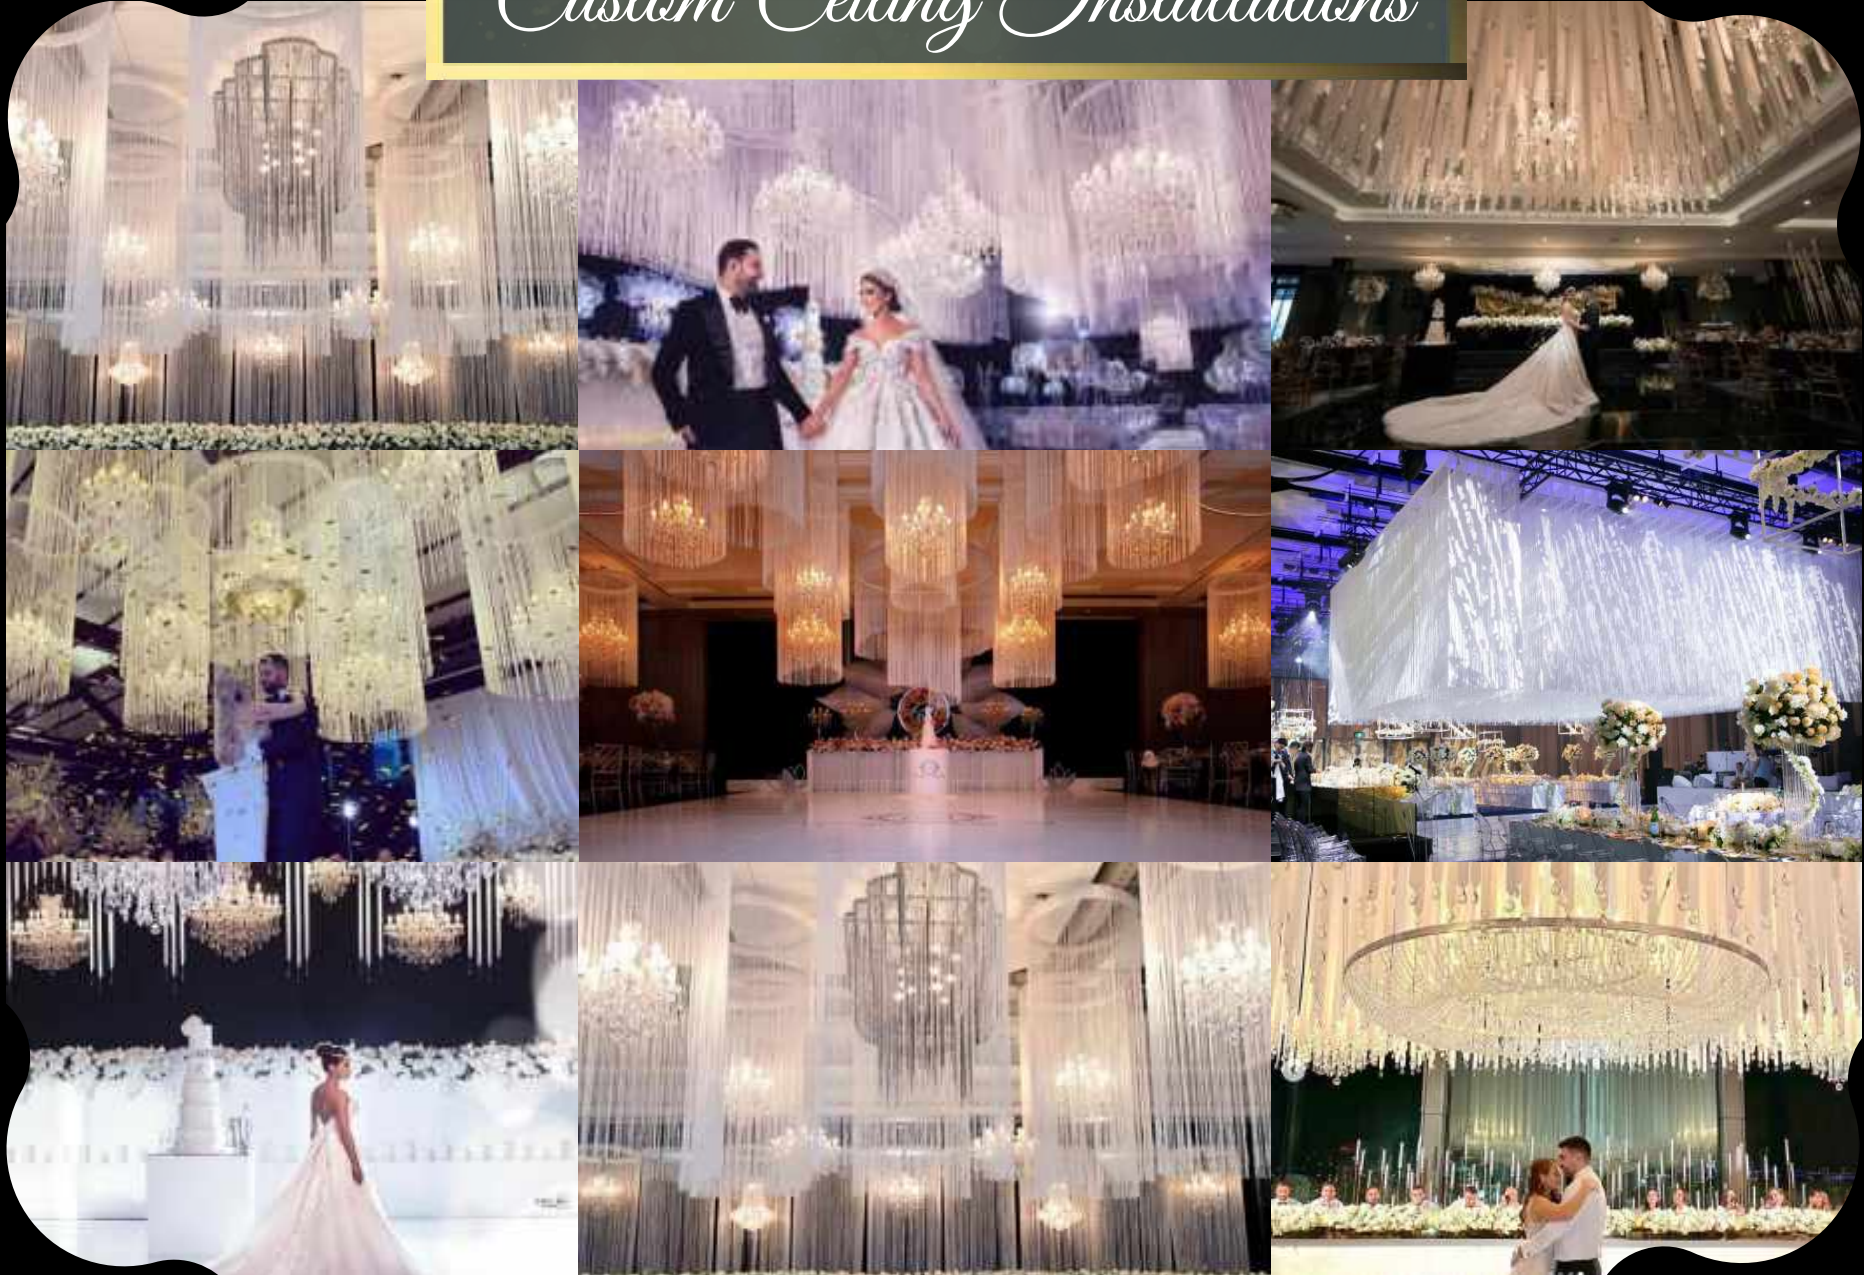

Custom Ceiling Installations

Enquire with us today for your custom design!