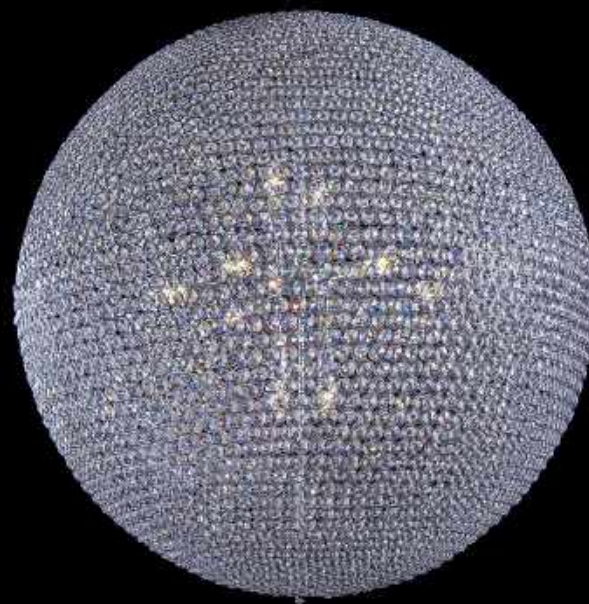

Weight: 11 kg

Globes: 8

Finish: Silver

Code: CB08

Hire Price: \$400.00

Subject to Terms and Conditions

Crystal Ball - Large

Size: 100 cm x 100 cm